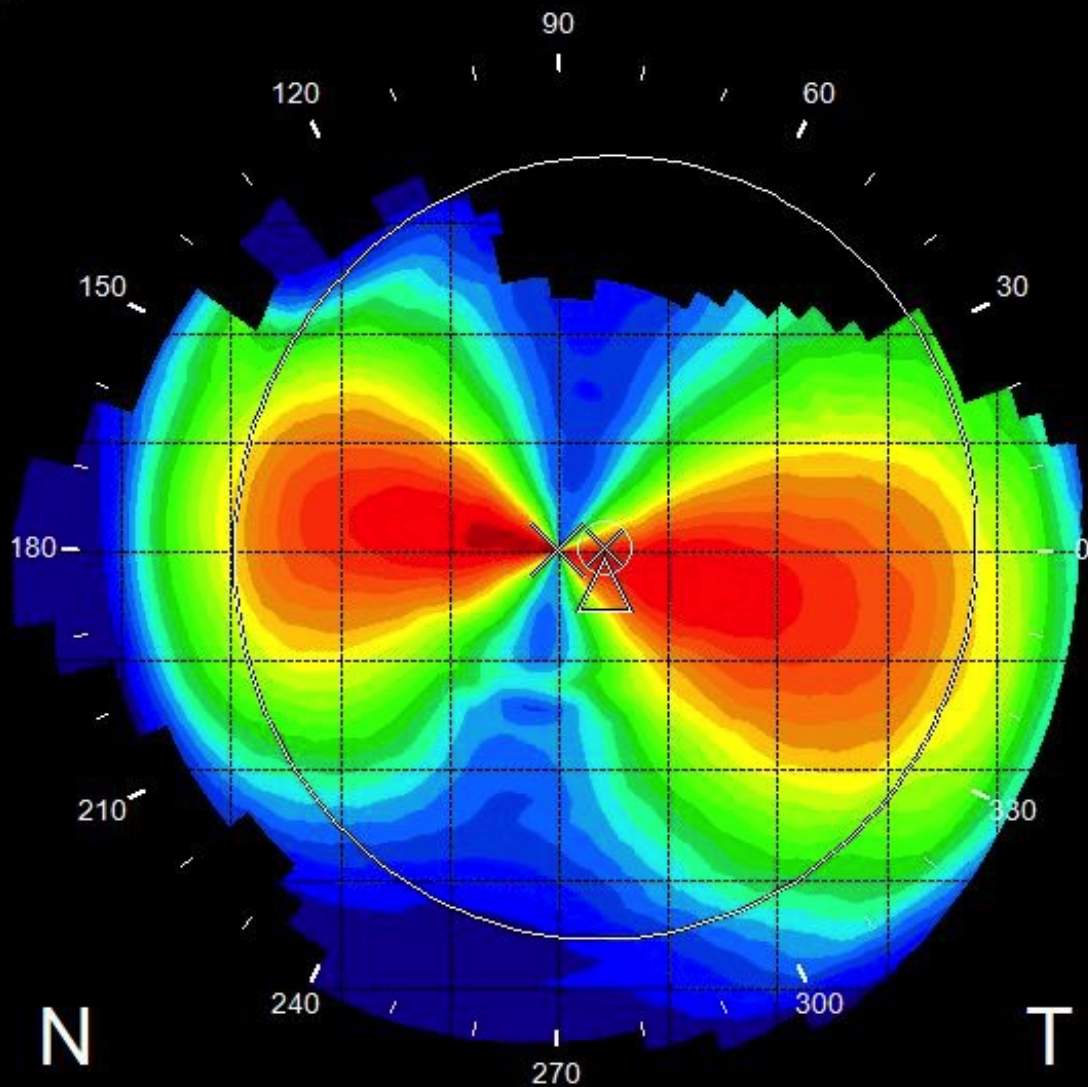

CZMI617330923  
4/23/1974

Liva Eye Center

Single View

Standard palette  
Auto scale

# Axial Curvature

OS

12/4/2009

3:43:47 PM

Steep K	47.52 D @ 170
Flat K	43.30 D @ 80
Astigmatism	4.22 D
Eccentricity	0.70
Q	-0.49
Shape Factor	0.49
Pup. diam	7.0 mm
HVID	11.7 mm

0.25 D